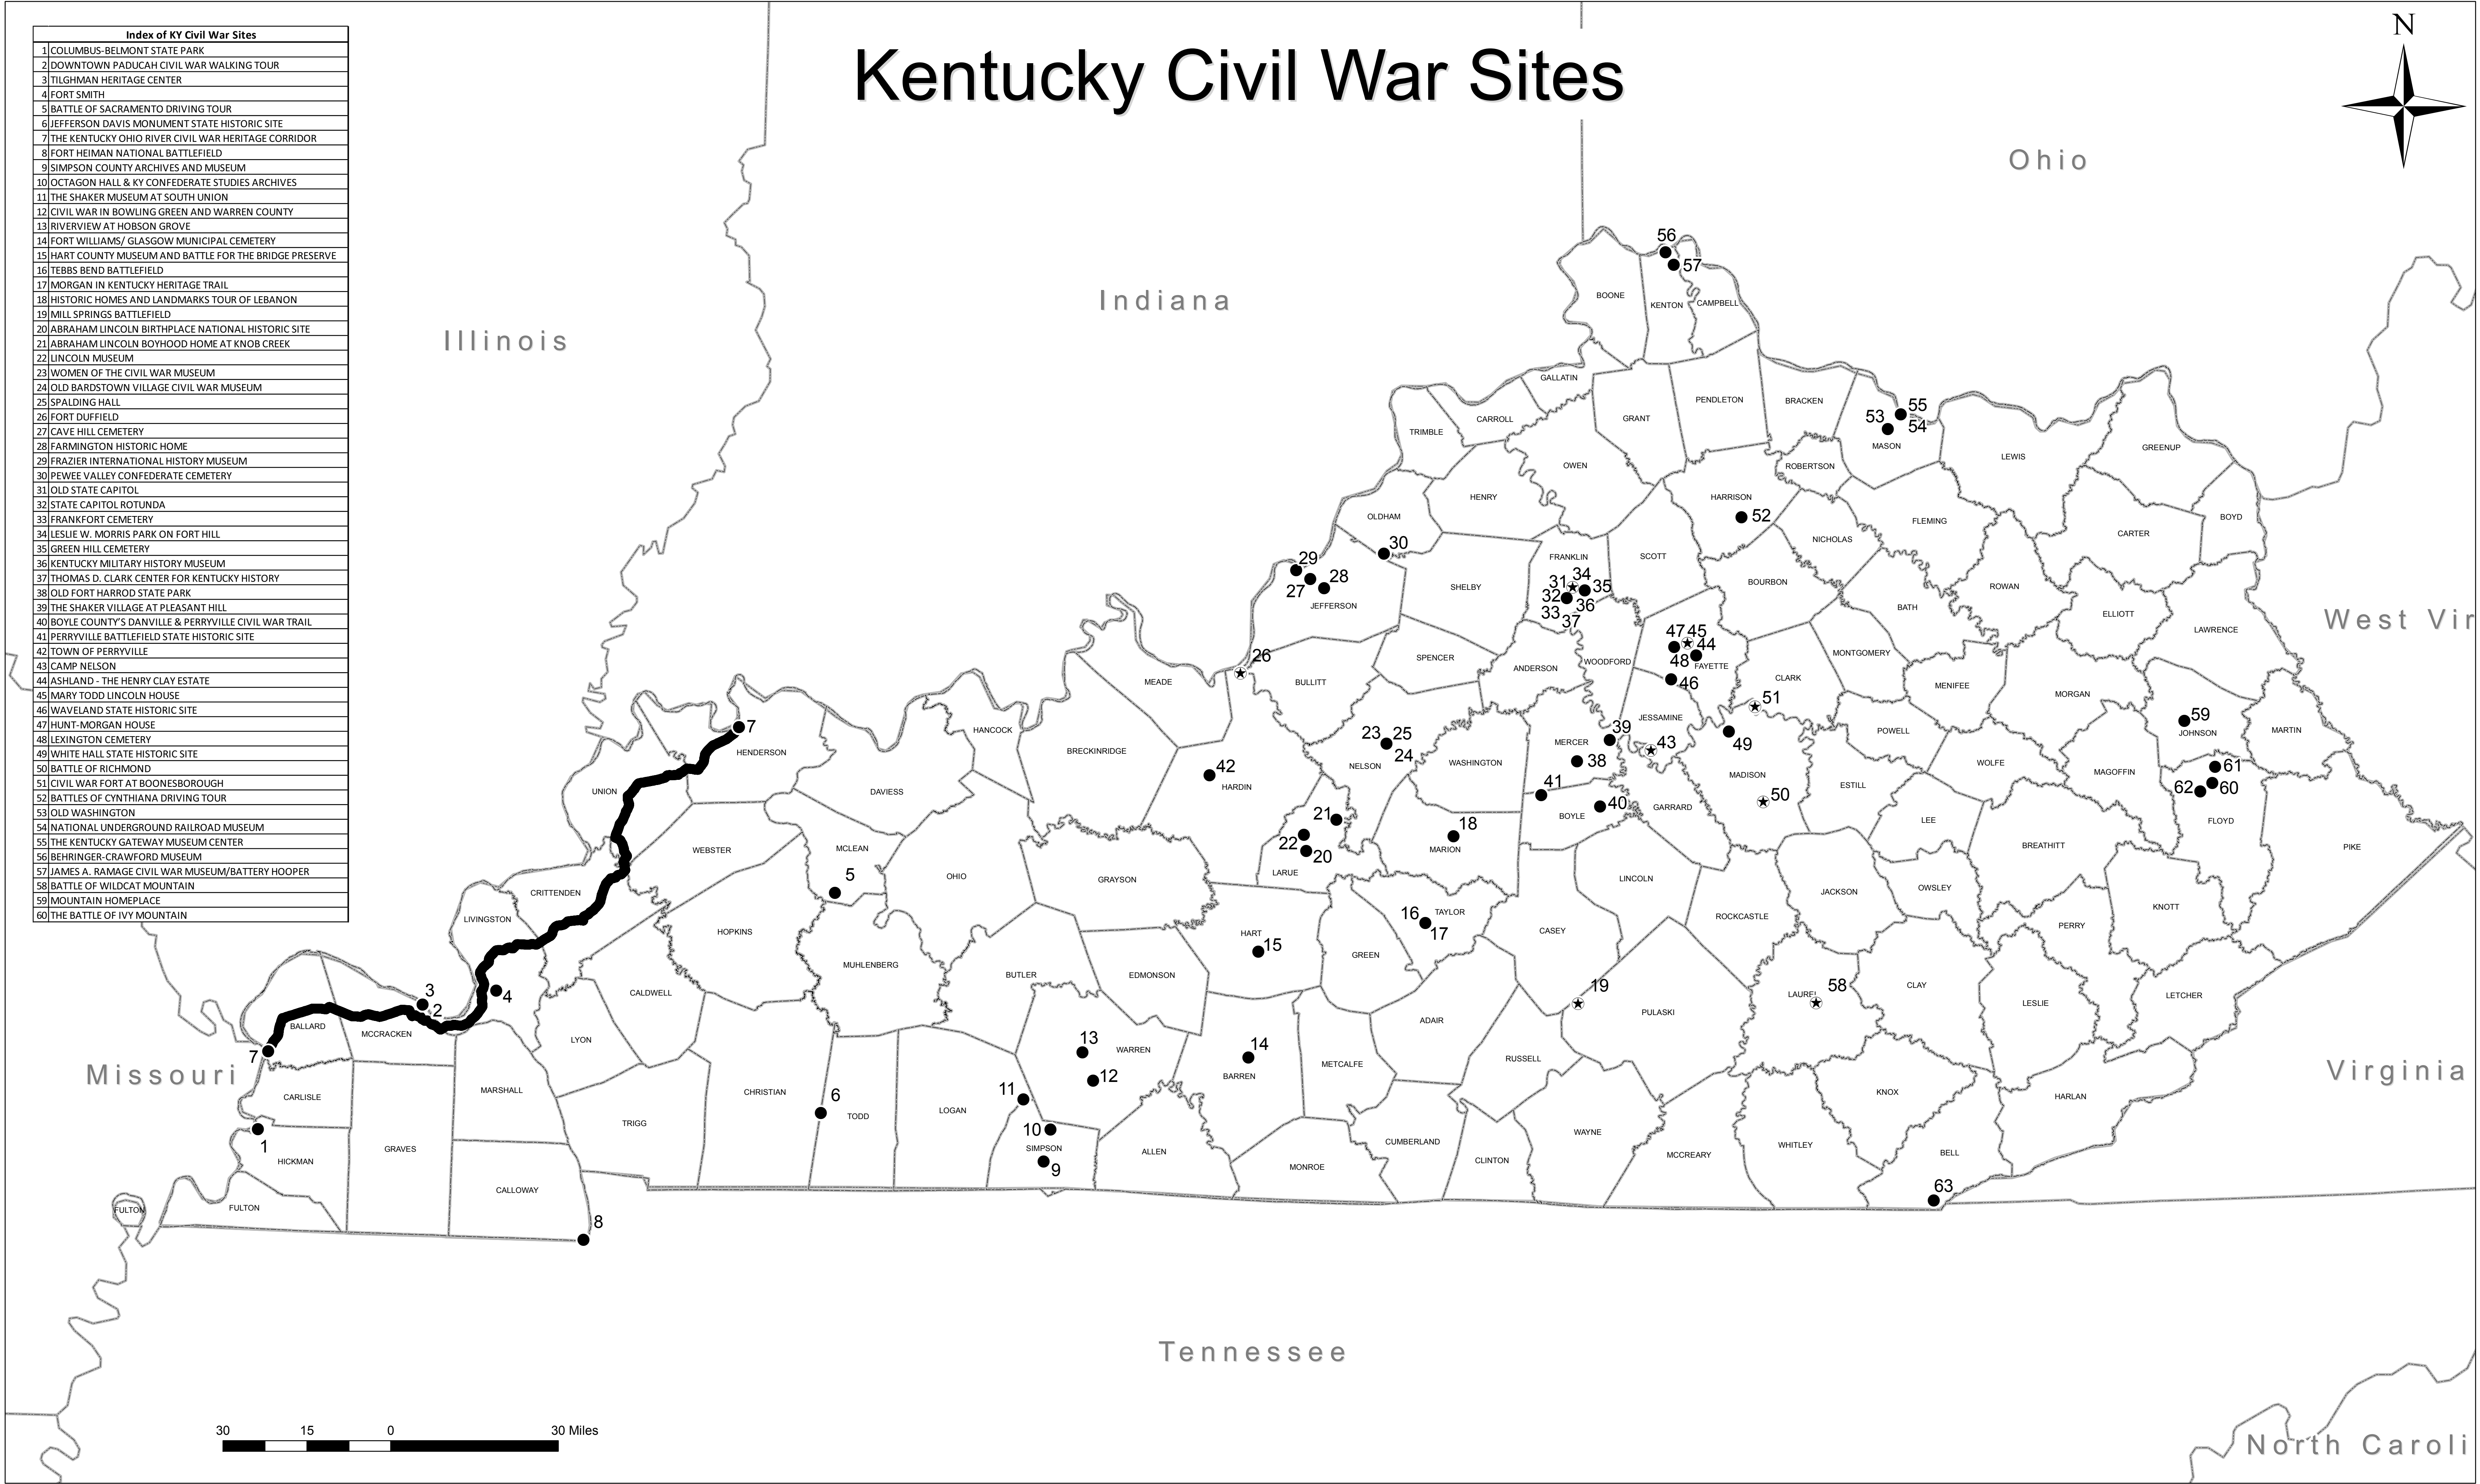

# Kentucky Civil War Sites

Index of KY Civil War Sites	
1	COLUMBUS-BELMONT STATE PARK
2	DOWNTOWN PADUCAH CIVIL WAR WALKING TOUR
3	TILGHMAN HERITAGE CENTER
4	FORT SMITH
5	BATTLE OF SACRAMENTO DRIVING TOUR
6	JEFFERSON DAVIS MONUMENT STATE HISTORIC SITE
7	THE KENTUCKY OHIO RIVER CIVIL WAR HERITAGE CORRIDOR
8	FORT HEIMAN NATIONAL BATTLEFIELD
9	SIMPSON COUNTY ARCHIVES AND MUSEUM
10	OCTAGON HALL & KY CONFEDERATE STUDIES ARCHIVES
11	THE SHAKER MUSEUM AT SOUTH UNION
12	CIVIL WAR IN BOWLING GREEN AND WARREN COUNTY
13	RIVERVIEW AT HOBSON GROVE
14	FORT WILLIAMS/ GLASGOW MUNICIPAL CEMETERY
15	HART COUNTY MUSEUM AND BATTLE FOR THE BRIDGE PRESERVE
16	TEBBS BEND BATTLEFIELD
17	MORGAN IN KENTUCKY HERITAGE TRAIL
18	HISTORIC HOMES AND LANDMARKS TOUR OF LEBANON
19	MILL SPRINGS BATTLEFIELD
20	ABRAHAM LINCOLN BIRTHPLACE NATIONAL HISTORIC SITE
21	ABRAHAM LINCOLN BOYHOOD HOME AT KNOB CREEK
22	LINCOLN MUSEUM
23	WOMEN OF THE CIVIL WAR MUSEUM
24	OLD BARDSTOWN VILLAGE CIVIL WAR MUSEUM
25	SPALDING HALL
26	FORT DUFFIELD
27	CAVE HILL CEMETERY
28	FARMINGTON HISTORIC HOME
29	FRAZIER INTERNATIONAL HISTORY MUSEUM
30	PEWEE VALLEY CONFEDERATE CEMETERY
31	OLD STATE CAPITOL
32	STATE CAPITOL ROTUNDA
33	FRANKFORT CEMETERY
34	LESLIE W. MORRIS PARK ON FORT HILL
35	GREEN HILL CEMETERY
36	KENTUCKY MILITARY HISTORY MUSEUM
37	THOMAS D. CLARK CENTER FOR KENTUCKY HISTORY
38	OLD FORT HARROD STATE PARK
39	THE SHAKER VILLAGE AT PLEASANT HILL
40	BOYLE COUNTY'S DANVILLE & PERRYVILLE CIVIL WAR TRAIL
41	PERRYVILLE BATTLEFIELD STATE HISTORIC SITE
42	TOWN OF PERRYVILLE
43	CAMP NELSON
44	ASHLAND - THE HENRY CLAY ESTATE
45	MARY TODD LINCOLN HOUSE
46	WAVELAND STATE HISTORIC SITE
47	HUNT-MORGAN HOUSE
48	LEXINGTON CEMETERY
49	WHITE HALL STATE HISTORIC SITE
50	BATTLE OF RICHMOND
51	CIVIL WAR FORT AT BOONESBOROUGH
52	BATTLES OF CYNTHIANA DRIVING TOUR
53	OLD WASHINGTON
54	NATIONAL UNDERGROUND RAILROAD MUSEUM
55	THE KENTUCKY GATEWAY MUSEUM CENTER
56	BEHRINGER-CRAWFORD MUSEUM
57	JAMES A. RAMAGE CIVIL WAR MUSEUM/BATTERY HOOPER
58	BATTLE OF WILDCAT MOUNTAIN
59	MOUNTAIN HOMEPLACE
60	THE BATTLE OF IVY MOUNTAIN